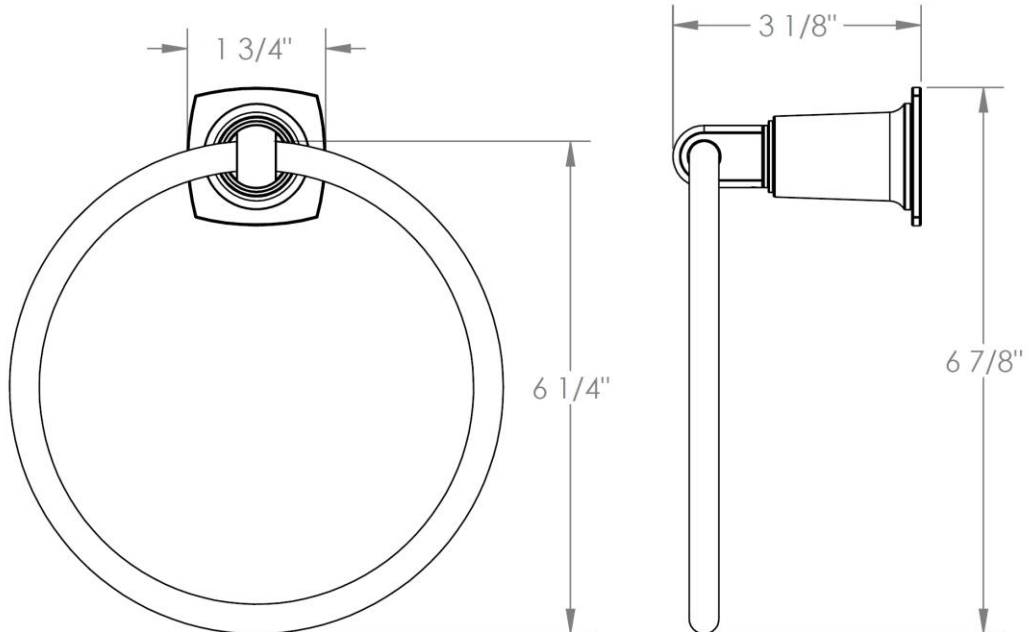

**115-0.3**  
Towel Ring

**WATERMARK** DESIGNS 9/21/2016